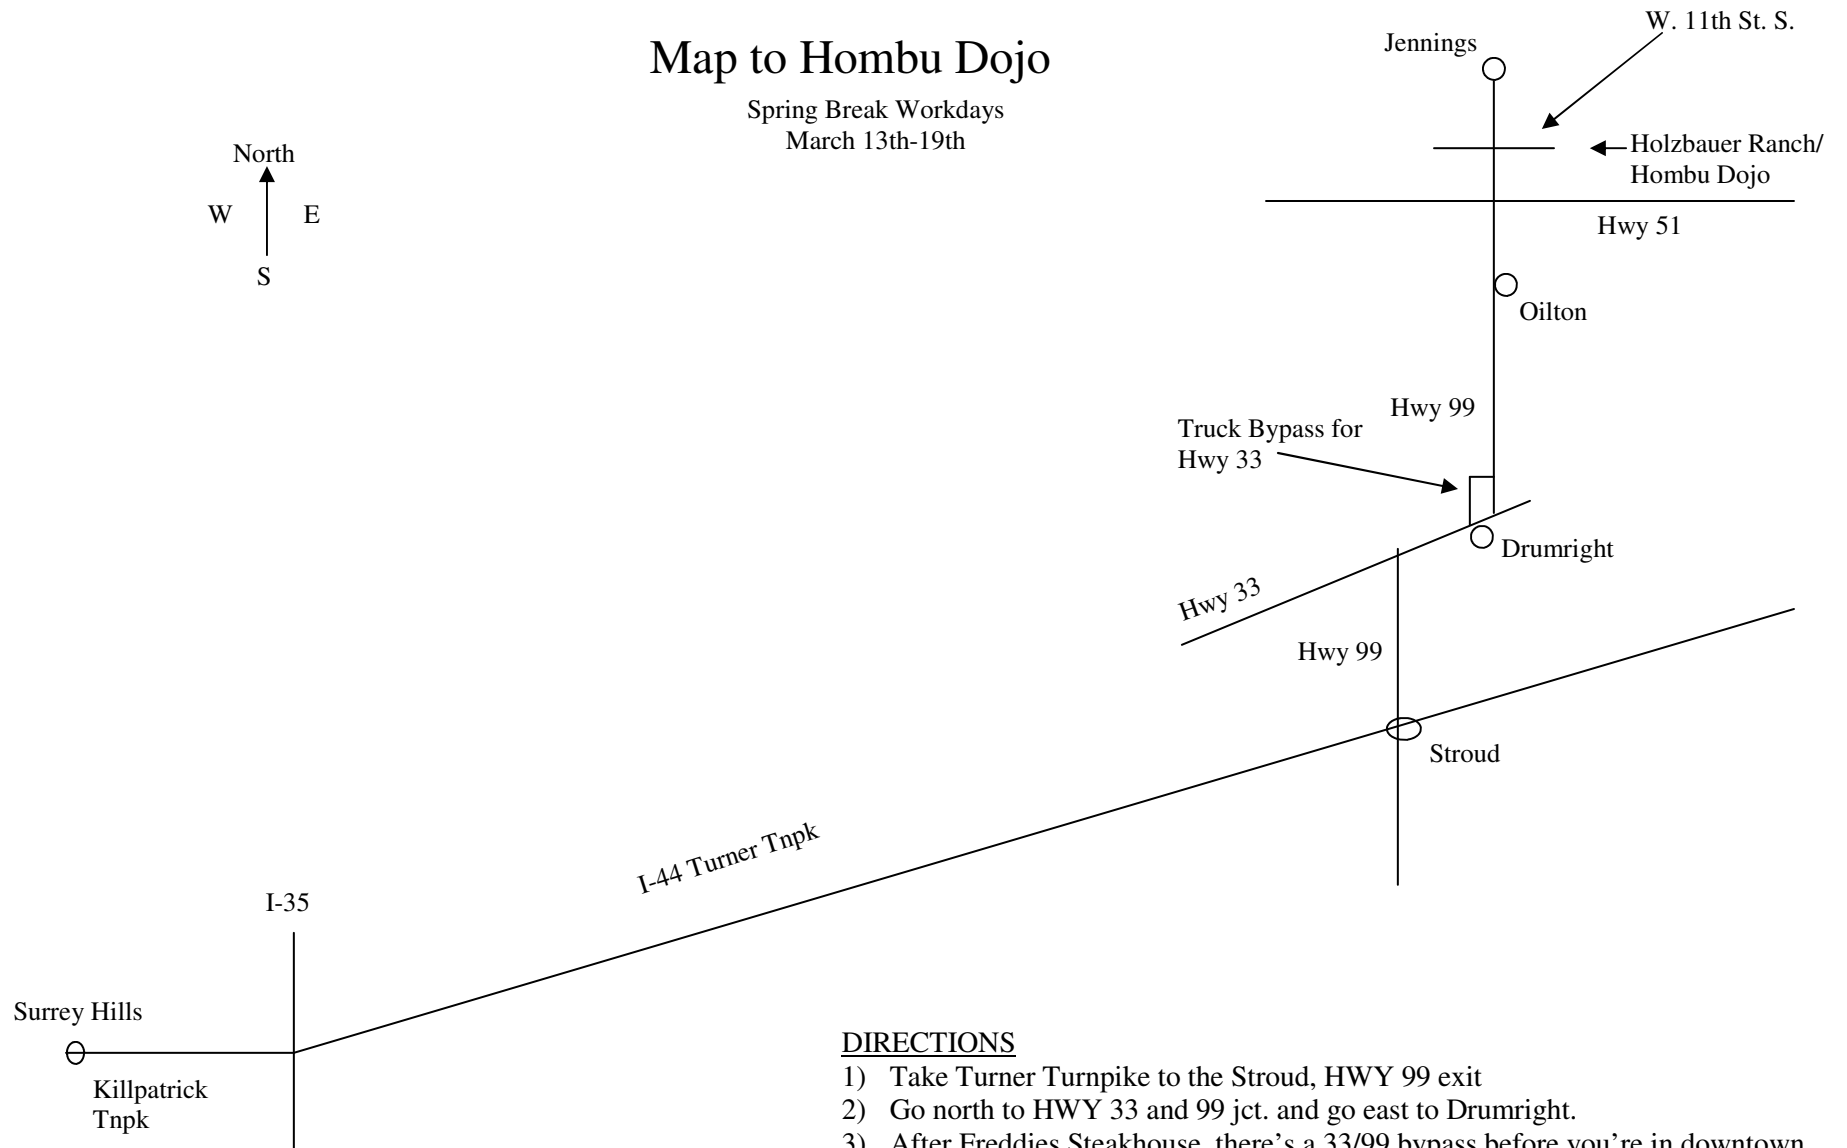

# Map to Hombu Dojo

Spring Break Workdays  
March 13th-19th

## DIRECTIONS

- 1) Take Turner Turnpike to the Stroud, HWY 99 exit
- 2) Go north to HWY 33 and 99 jct. and go east to Drumright.
- 3) After Freddie's Steakhouse, there's a 33/99 bypass before you're in downtown Drumright. Turn north (left on it).
- 4) Take the bypass to HWY 99 north—go through Oilton and to the 51/99 intersection—flashing red light.
- 5) Go north 2 miles to a gravel road—west. 11th St. S.
- 6) Turn east—right. 3/4 mile to 50930—turn right and follow sign to dojo parking.

Denny's Phone            918-757-4222  
Christa's Phone        918-605-9890